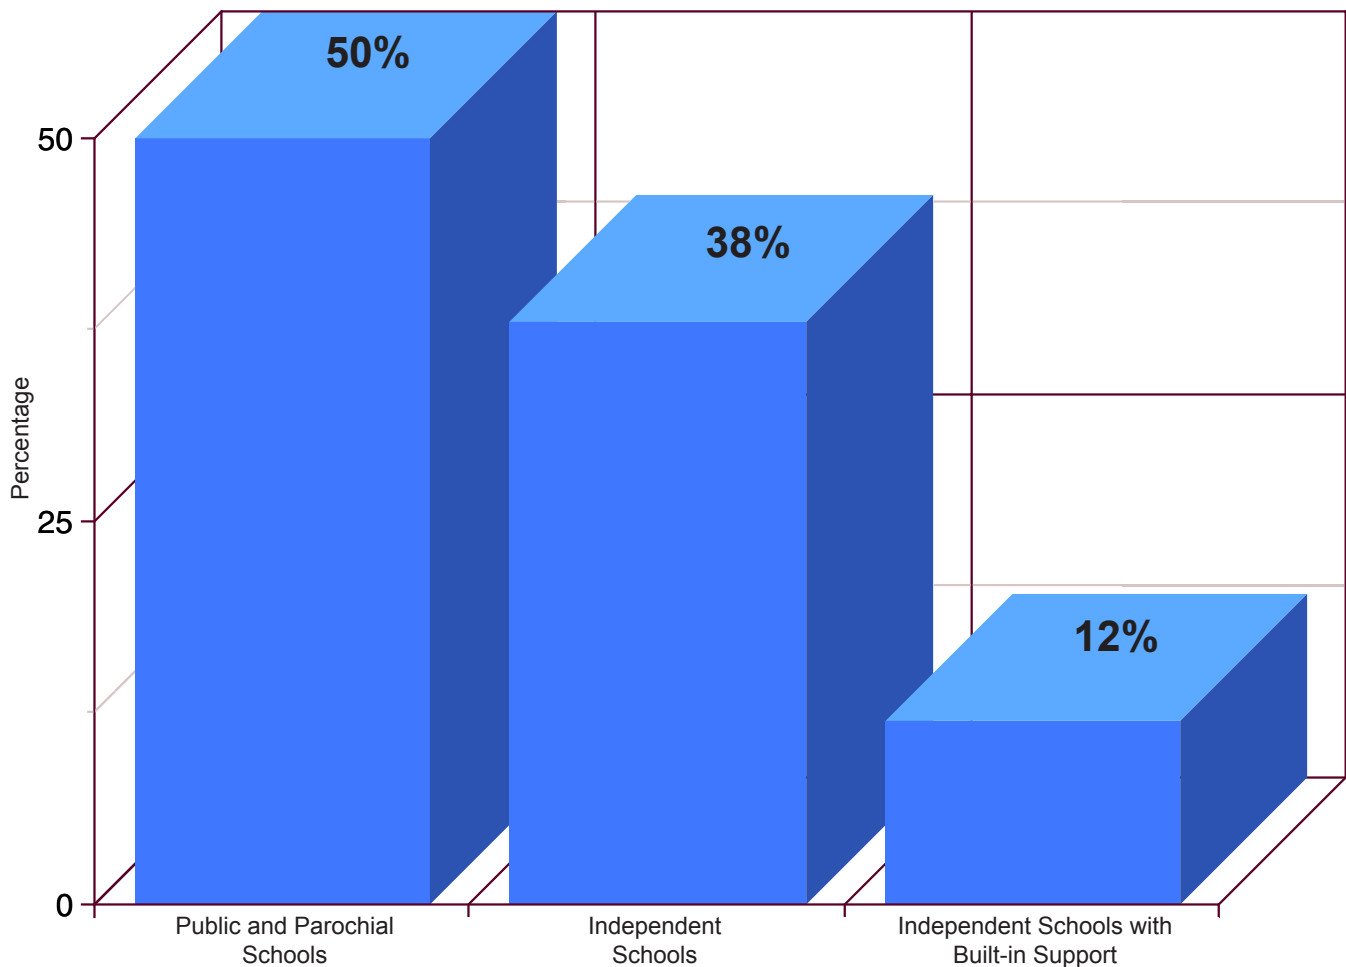

2007-2011 Benchmark Grads: Where Did They Go?

Independent Schools

Academy of Notre Dame
 Archmere Academy
 Christopher Dock
 Country Day School of the Sacred Heart
 Delaware County Christian School
 Devon Prep
 The Episcopal Academy
 Friends Central School
 The Haverford School
 Jack Barrack Hebrew Academy
 LaSalle College High School
 Malvern Prep
 Merion Mercy Academy